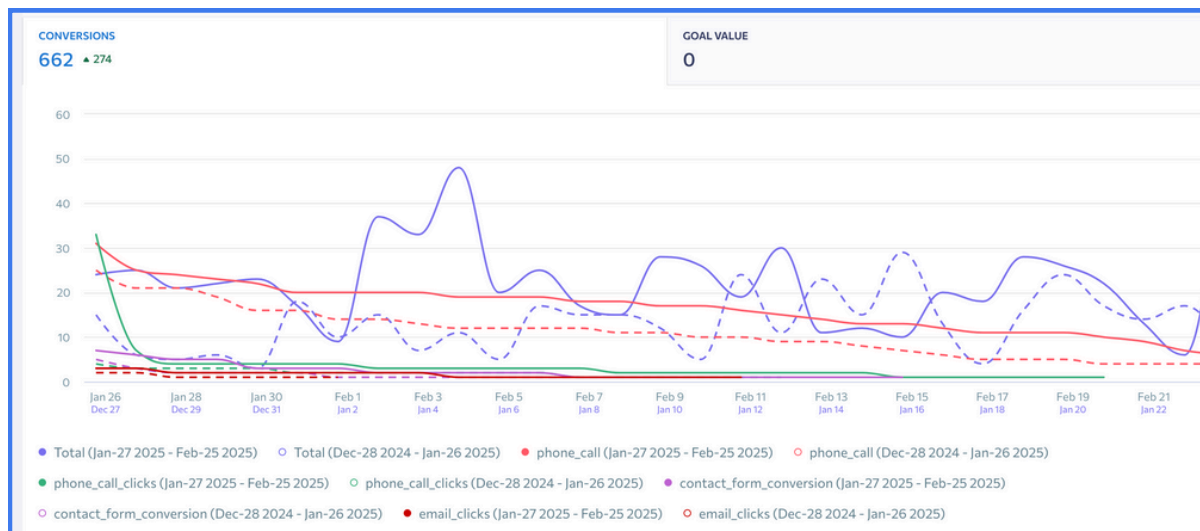

584% INCREASE!

Contact Us

(855)969-5541

375 Commack Rd., Deer Park, NY 11729

contact@designmemarketing.com

www.designmemarketing.com

Look At These Results!
LEADS LEADS LEADS!

Contact Us